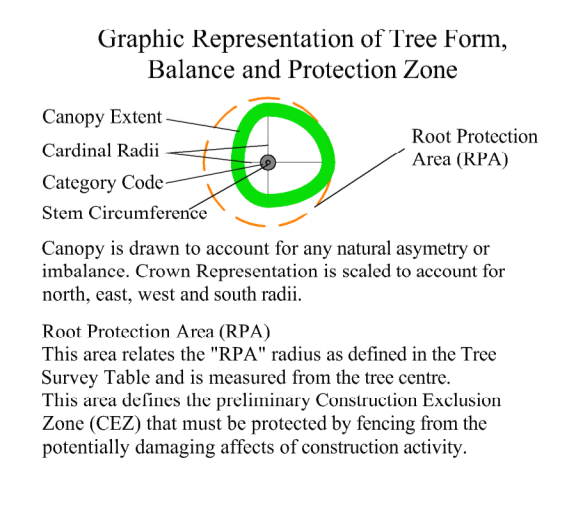

Harbour Street

This Drawing Must Be Read in Conjunction with the Associated Arboricultural Report

Crofton Road Tree Constraints Plan 1/1 Scale 1:500 @ A1

This is a colour coded drawing that will be difficult or impossible to interpret if reproduced in black and white

This Drawing is Copyright - © The Tree File 2021

Ashgrove House
26 Foxrock Court
Dublin 18
D18 R2K1

Mob. 086-3819011
e-mail - threetreefile@eircom.net

Colour Coding of Tree Categories

	Category "A" Trees (Green Button) Excellent Trees
	Category "B" Trees (Blue Button) Good Trees
	Category "C" Trees (Gray Button) Mediocre to Poor Trees
	Category "U" Trees (Red Button) Dead, Dying or Otherwise Compromised Trees that are Unsustainable.